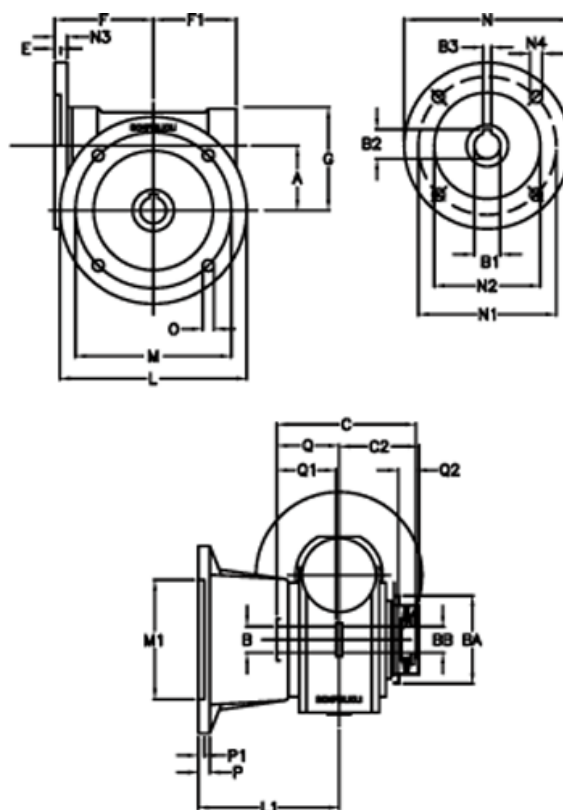

# Data Sheet

Article number: 390204902462716

Description: Worm Gear with Torque Limiter  
VF 49-L1-FA-24 P71B5

## Measures

a = 49.5	C2 = 64	m = 90	P = 12
B = 25	Description = VF 49FA-xx-71B5	M1 = 70	P1 = 10
B1 E7 = 14	E = 3	N = 160	Q = 51.0
B2 = 16.3	F = 70	N1 = 130	Q1 = 41
B3 H9 = 5	F1 = 63	N2 = 110	Q2 = 15
BA = 63	g = 80	N3 = 10.5	
BB H7 = 14	L = 125	N4 = 9.5	
C = 105	L1 = 115	O = 10.5	